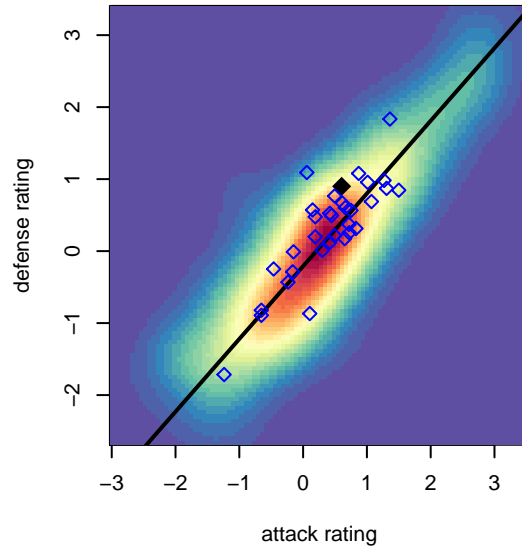

**attack and defense rating
relative to others at age
and all opponents in last 13 months**