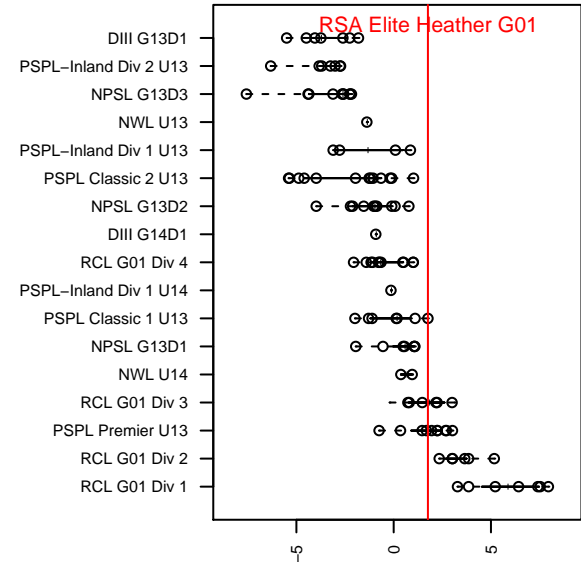

**attack and defense rating
relative to others at age
and all opponents in last 13 months**