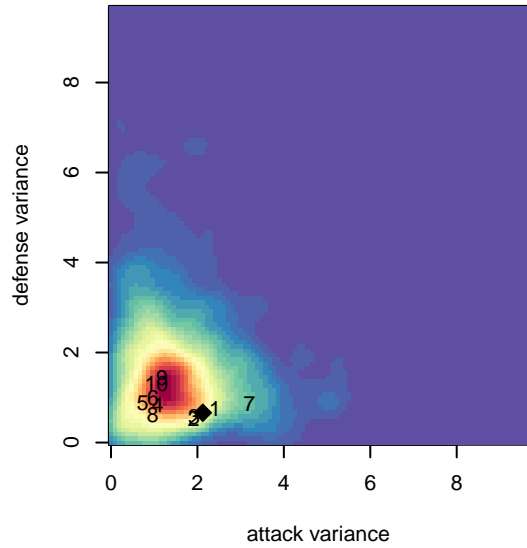

RSA Elite Heather G01

Rainier Soccer Alliance
 Puyallup, WA
 G01 total strength=1017
 attack=1.83 defense=2.46
 fall league = PSPL Classic 1 U13
 spr league = Spr PSPL SuperLeague U13

alt names used:
 RSA Elite Heather G01
 RSA Elite G01 Heather

RSA Elite Heather G01
 Dots are actual minus expected GF (blue circles) and GA (red triangles).
 Blue line is smoothed change in attack strength. Red is smoothed change in defense strength.

**attack and defense variance (black dot)
relative to other teams
and top 10 in region**