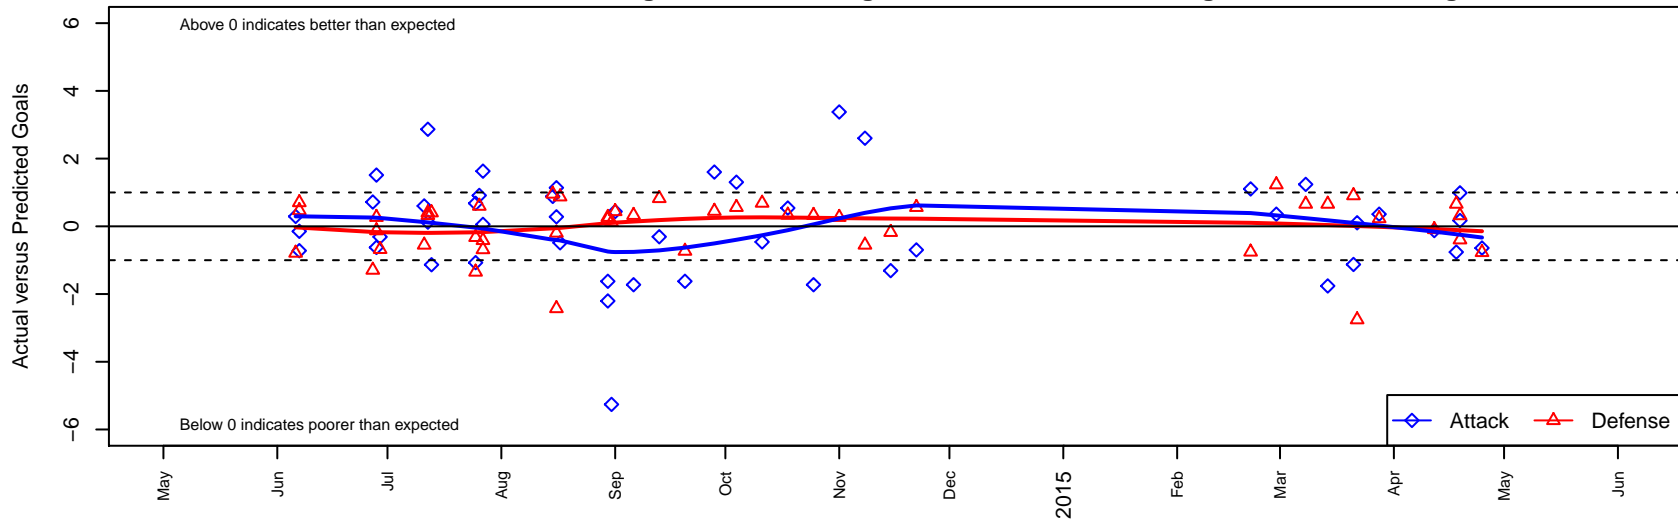

RSA Elite Heather G01

Rainier Soccer Alliance
 Puyallup, WA
 G01 total strength=1017
 attack=1.83 defense=2.46
 fall league = PSPL Classic 1 U13
 spr league = Spr PSPL SuperLeague U13

alt names used:
 RSA Elite Heather G01
 RSA Elite G01 Heather

RSA Elite Heather G01
 Dots are actual minus expected GF (blue circles) and GA (red triangles).
 Blue line is smoothed change in attack strength. Red is smoothed change in defense strength.

**attack and defense variance (black dot)
relative to other teams
and top 10 in region**